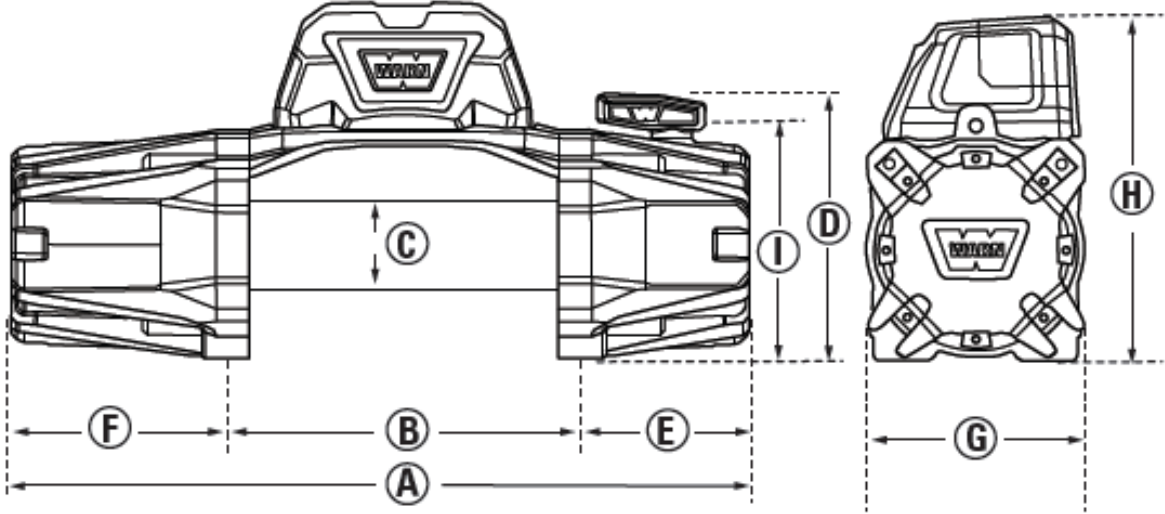

## WARN VR EVO 10 VE EVO 10-S ÖLÇÜLERİ

Ⓐ	21.02" (534mm)	Ⓓ	7.5" (191.4mm)	Ⓔ	6.3" (160.5mm)
Ⓑ	10" (254mm)	Ⓔ	4.84" (123mm)	Ⓕ	10.08" (256mm)
Ⓒ	2.54" (64mm)	Ⓕ	6.18" (157mm)	Ⓖ	6.79" (172.4mm)

**Winch Dimensions:** 21" L x 6.3" D x 10.1" H  
(534mm L x 160.5mm D x 256mm H)

**Mounting Bolt Pattern:** 10.0" x 4.5" (254mm x 114.3mm)