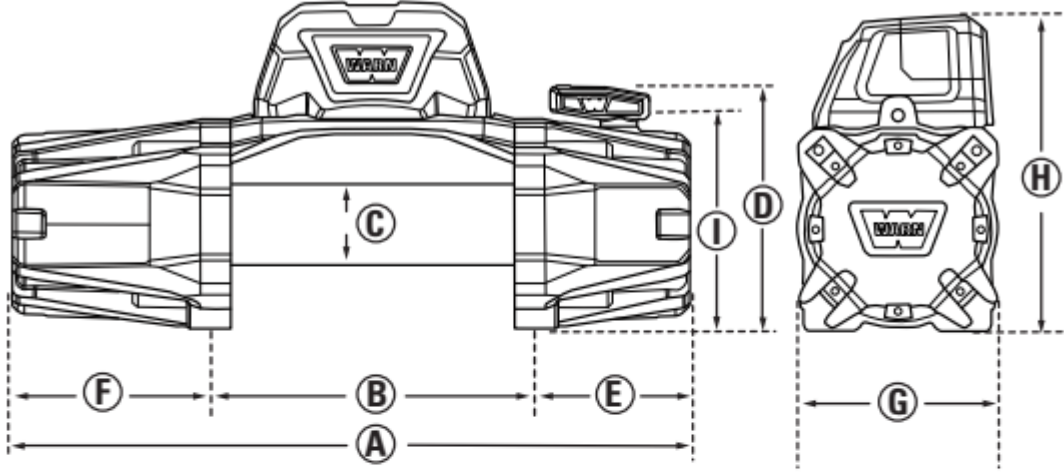

Web: www.warn.com.tr

www.eurowinch.com.tr

WARN VR EVO 12 VE EVO 12-S ÖLÇÜLERİ

A 21.02" (534mm)	D 7.5" (191.4mm)	G 6.3" (160.5mm)
B 10" (254mm)	E 4.84" (123mm)	H 10.08" (256mm)
C 2.54" (64mm)	F 6.18" (157mm)	I 6.79" (172.4mm)

Winch Dimensions: 21" L x 6.3" D x 10.1" H
(534mm L x 160.5mm D x 256mm H)

Mounting Bolt Pattern: 10.0" x 4.5" (254mm x 114.3mm)